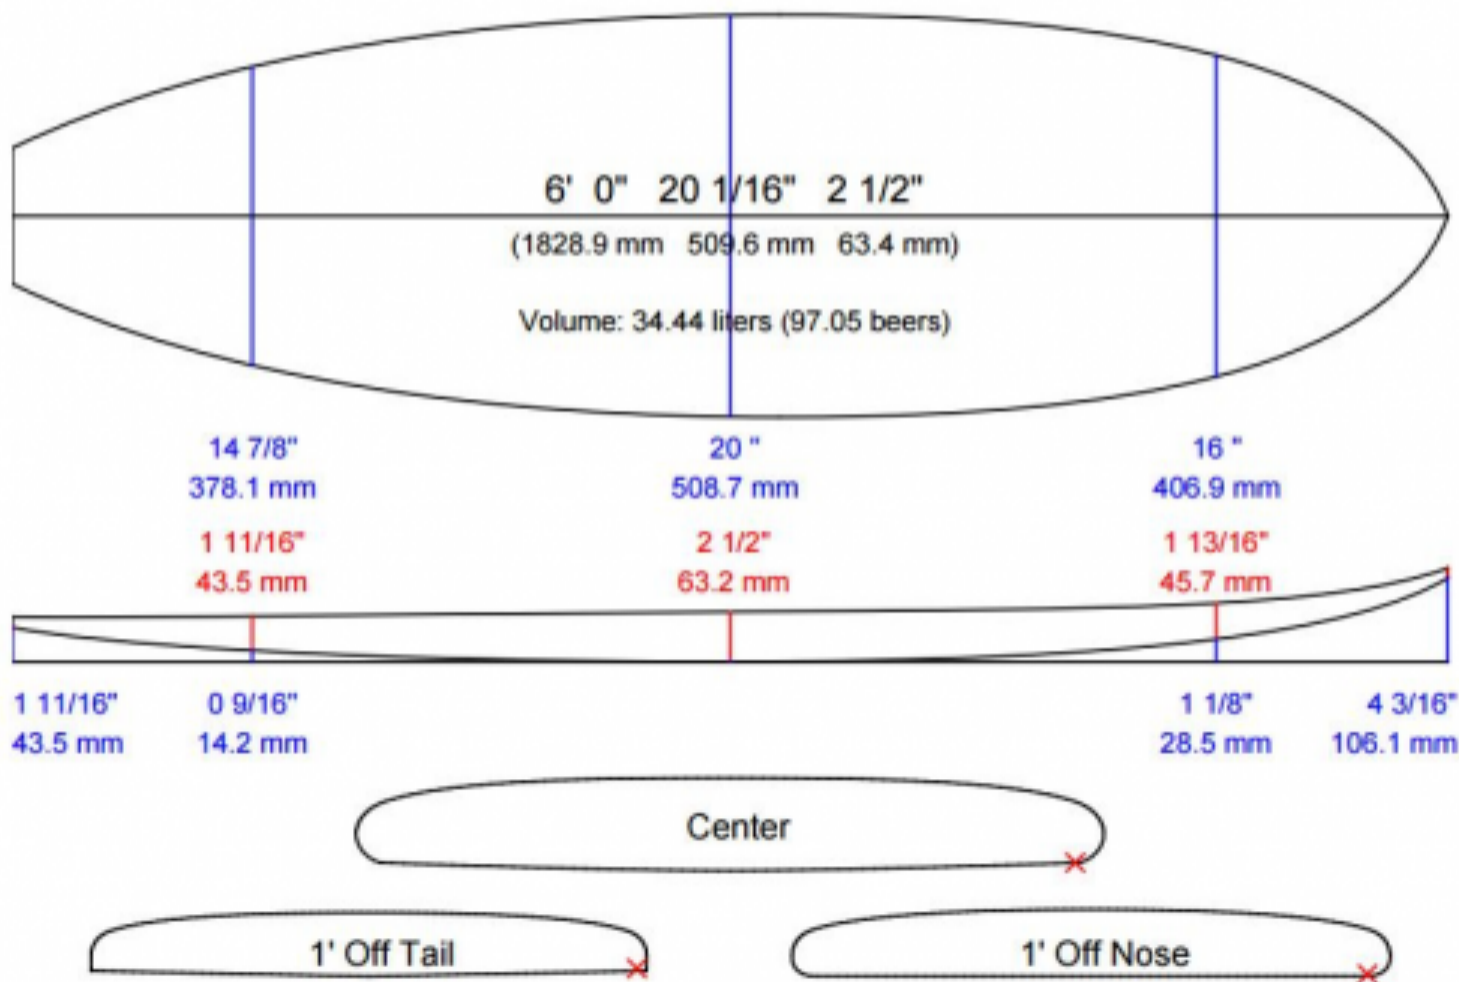

Customer:

Date: 6 mai 2015

Length: 6' 0" (1828.9)

Width: 20 1/16" (509.6)

Thickness: 2 1/2" (63.4)

Tail Stop: 35 7/16" (900.0)

Designed by:

File: Perfect Stuff 6'

Blank:

Measurements are center, one foot in and one foot back, over curve.